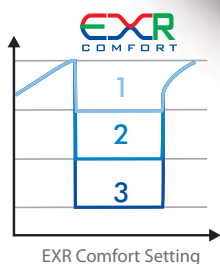

Key Features

- Built in memory allows detailed sleep reports, no need to pay extra for data logging modules
- Auto Leak Compensation
- Auto Altitude Compensation
- Low Noise Operation
- Compact carry bag stores everything (mask, heated humidifier, tubing, power cord)

Technical Specifications

Pressure Range (cmH₂O)	3 - 20 cm H₂O (0.5 increments)
Flow	0 cm H₂O 180 L/Min 20 cm H₂O >50 L/Min
Altitude Adjustment	Automatic
Dimensions (WxDxH)	18.1 x 15.5 x 11.7 cm
Weight	1.27 Kg.
Power Consumption	65 Watt
Voltage	100-230 V AC
Warranty	2 Years
Noise Level	<29 dB
Report Software	SleepOne Software
Auto-On/Auto Off	Yes
Mask Off	Yes
Adjustable Parameters	Ramp time, Ramp Starting Pressure, Auto-on, Auto-Off, CPAP Pressure mask alert