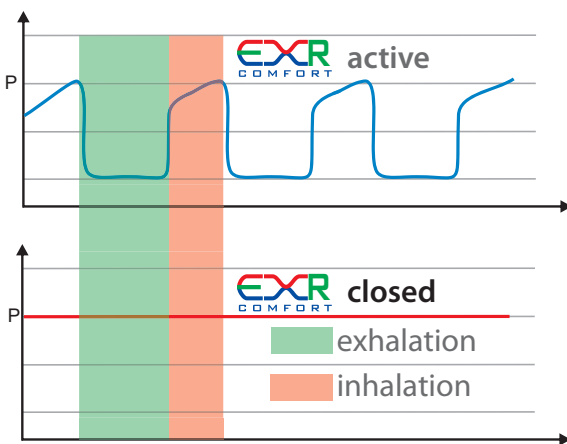

Key Features

- Built in memory allows detailed sleep reports, no need to pay extra for data logging modules
- Auto Leak Compensation
- Auto Altitude Compensation
- Low Noise Operation
- Compact carry bag stores everything (mask, heated humidifier, tubing, power cord)

Technical Specifications

Pressure Range (cmH₂O)	3 - 20 cm H₂O (0.5 increments)
Flow	0 cm H₂O 180 L/Min 20 cm H₂O >50 L/Min
Altitude Adjustment	Automatic
Dimensions (WxDxH)	18.1 x 15.5 x 11.7 cm
Weight	1.27 Kg.
Power Consumption	65 Watt
Voltage	100-230 V AC
Warranty	2 Years
Noise Level	<29 dB
Report Software	SleepOne Software
Auto-On/Auto Off	Yes
Mask Off	Yes
Adjustable Parameters	Ramp time, Ramp Starting Pressure, Auto-on, Auto-Off, CPAP Pressure mask alert